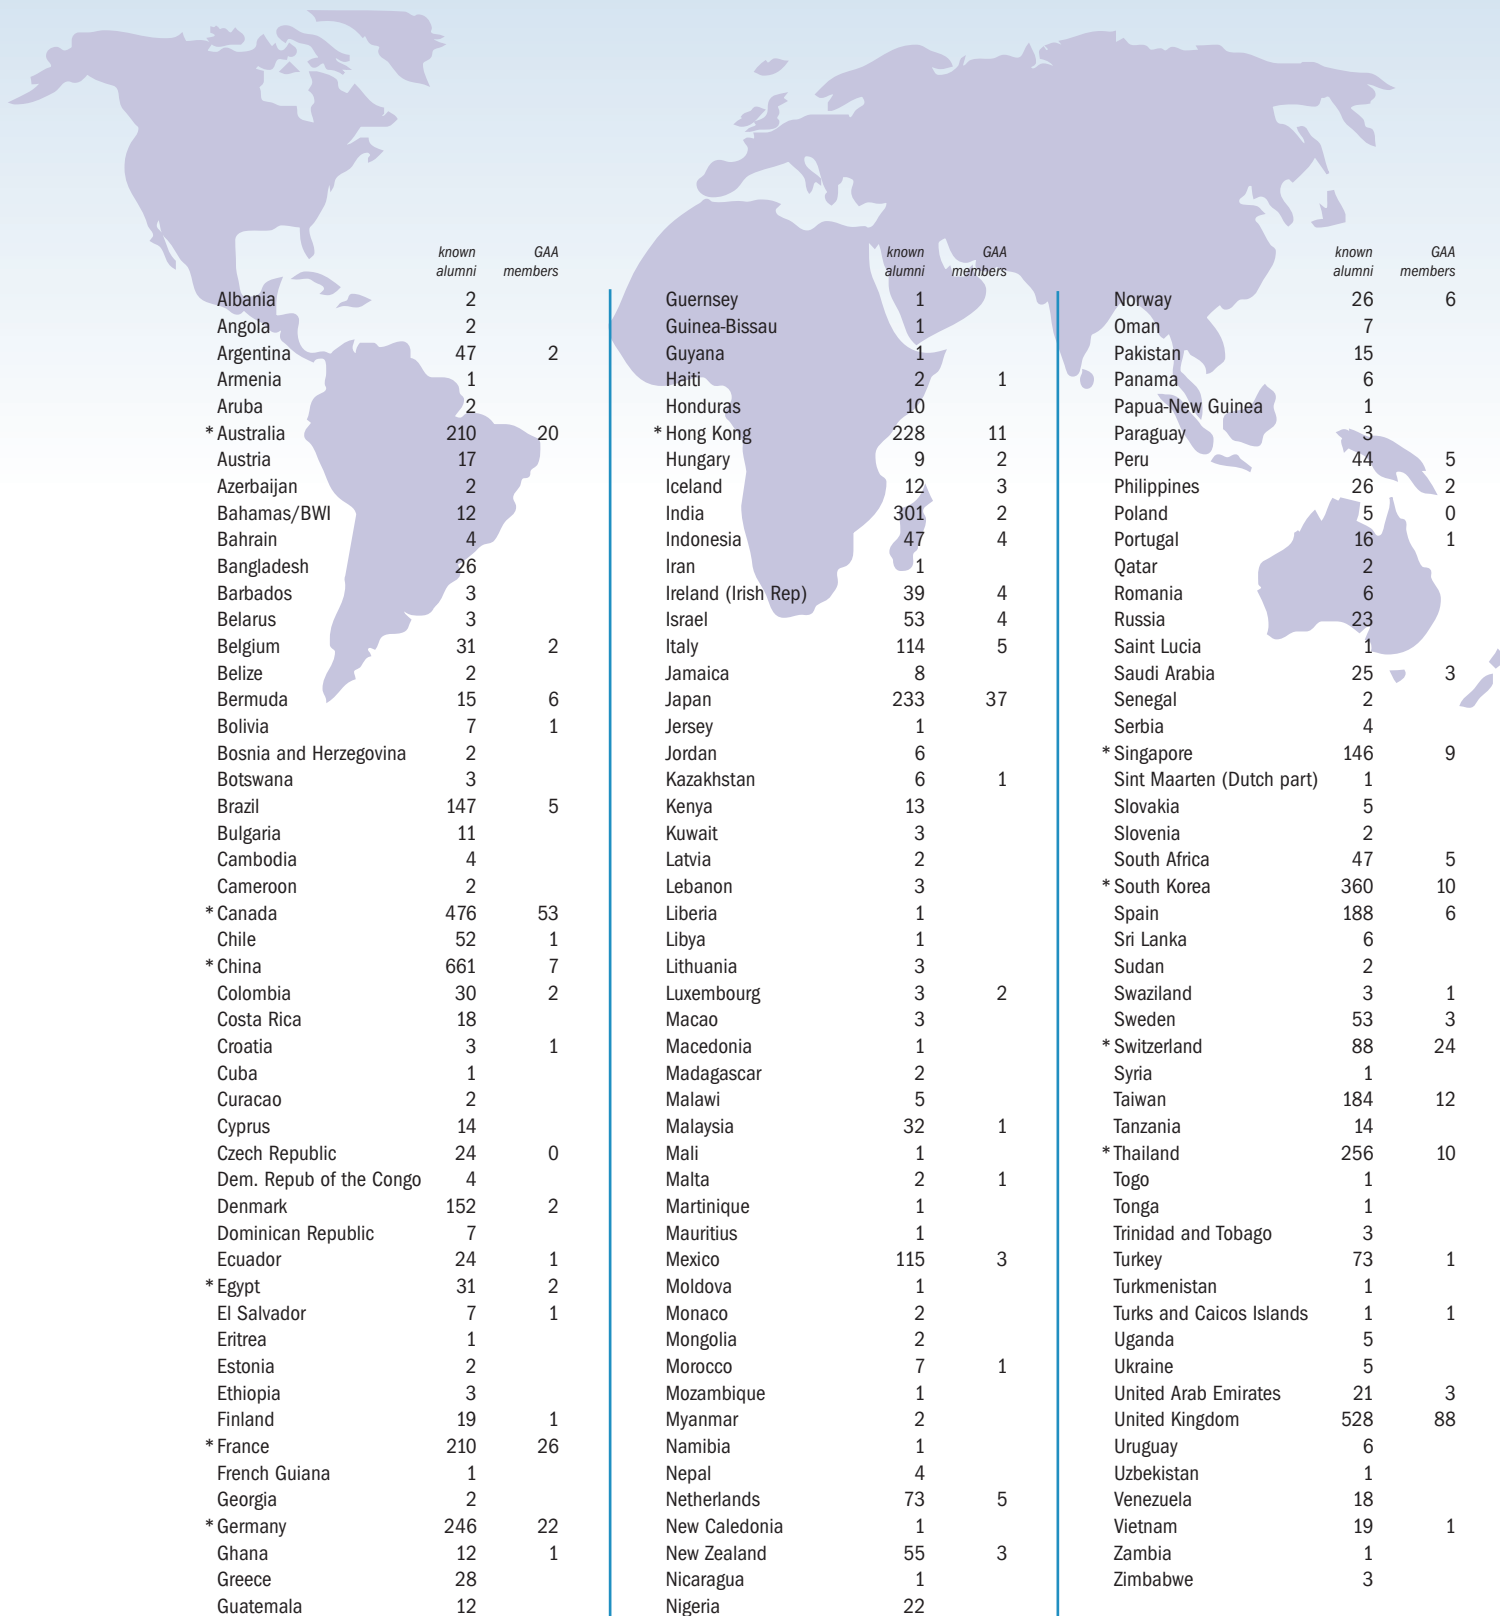

* Area served by local Carolina Club as of January 2019.
 † Area served extensively by the General Alumni Association.
 For information about local Carolina Clubs, please call (919) 843-5115 or visit alumni.unc.edu/clubs.

Where We Live in the United States

	known alumni	GAA members		known alumni	GAA members		known alumni	GAA members			
*1	Alabama	1,662	345	*21	Maryland	7,134	1,279	*41	South Carolina	8,835	2,047
2	Alaska	261	30	*22	Massachusetts	4,280	598	42	South Dakota	88	6
*3	Arizona	1,586	239	*23	Michigan	1,562	203	*43	Tennessee	4,601	942
*4	Arkansas	490	87	*24	Minnesota	1,155	117	*44	Texas	7,012	1,243
*5	California	11,696	1,699	25	Mississippi	541	111	*45	Utah	689	79
*6	Colorado	3,408	476	*26	Missouri	1,241	184	46	Vermont	502	56
*7	Connecticut	2,033	458	27	Montana	320	43	*47	Virginia	15,176	3,289
8	Delaware	593	126	*28	Nebraska	220	29	*48	Washington	2,989	339
*9	DC	3,101	578	*29	Nevada	500	70	49	West Virginia	551	86
*10	Florida	11,520	2,371	30	New Hampshire	615	81	50	Wisconsin	1,006	130
*11	Georgia	11,994	2,965	31	New Jersey	3,740	680	51	Wyoming	137	22
*12	Hawaii	392	60	32	New Mexico	690	83	U.S. Territories			
13	Idaho	325	25	*33	New York	9,206	1,558		American Samoa	2	0
*14	Illinois	3,227	512	*34	North Carolina	175,380	35,707		AP0/DPO/FPO	351	67
15	Indiana	1,290	183	35	North Dakota	50	3		Guam	13	3
*16	Iowa	439	52	*36	Ohio	2,823	436		Marshall Islands	1	0
*17	Kansas	500	55	37	Oklahoma	429	54		*Puerto Rico	78	10
*18	Kentucky	1,334	233	*38	Oregon	1,586	165		Virgin Islands	47	6
*19	Louisiana	1,043	181	*39	Pennsylvania	5,033	803				
*20	Maine	709	70	*40	Rhode Island	408	49				

*Area served by local Carolina Club as of January 2019.
For information about local Carolina Clubs, please call (919) 843-5115 or visit alumni.unc.edu/clubs.

Where We Live in the World

*Area served by local Carolina Club as of January 2019.