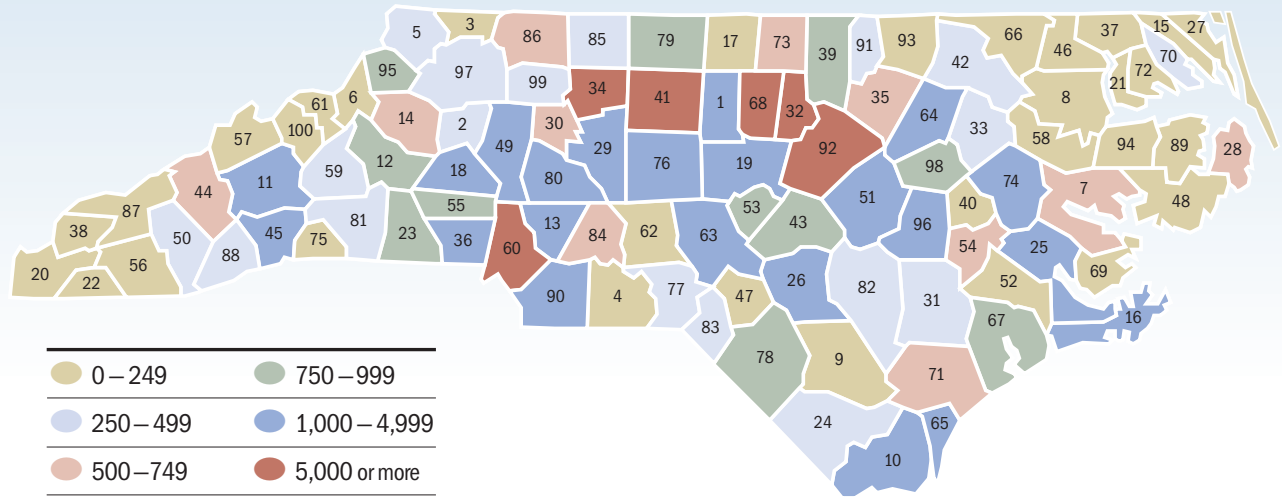

Where We Live in North Carolina

0 – 249	750 – 999
250 – 499	1,000 – 4,999
500 – 749	5,000 or more

	known alumni		known alumni		known alumni			
1	Alamance	3,782	35	Franklin	612	*69	Pamlico	144
*2	Alexander	266	*36	Gaston	2,281	70	Pasquotank	315
3	Alleghany	146	37	Gates	66	*71	Pender	601
4	Anson	152	*38	Graham	35	72	Perquimans	88
*5	Ashe	350	39	Granville	807	73	Person	551
6	Avery	221	*40	Greene	106	*74	Pitt	2,203
7	Beaufort	590	*41	Guilford	10,879	*75	Polk	247
8	Bertie	142	42	Halifax	419	76	Randolph	1,283
9	Bladen	236	43	Hamett	805	77	Richmond	340
10	Brunswick	1,526	*44	Haywood	550	78	Robeson	786
*11	Buncombe	4,909	*45	Henderson	1,225	79	Rockingham	863
*12	Burke	950	46	Hertford	165	80	Rowan	1,308
*13	Cabarrus	2,359	47	Hoke	181	81	Rutherford	483
*14	Caldwell	610	48	Hyde	60	*82	Sampson	481
15	Camden	80	49	Iredell	1,864	83	Scotland	313
16	Carteret	1,519	*50	Jackson	343	84	Stanly	551
17	Caswell	248	*51	Johnston	1,953	85	Stokes	336
18	Catawba	2,013	*52	Jones	59	86	Surry	603
*19	Chatham	4,592	53	Lee	875	*87	Swain	101
*20	Cherokee	138	*54	Lenoir	544	*88	Transylvania	363
21	Chowan	205	*55	Lincoln	824	89	Tyrrell	24
*22	Clay	68	*56	Macon	230	*90	Union	2,648
23	Cleveland	981	*57	Madison	184	91	Vance	471
24	Columbus	403	*58	Martin	196	†92	Wake	36,139
*25	Craven	1,047	*59	McDowell	298	93	Warren	140
*26	Cumberland	2,490	*60	Mecklenburg	20,745	94	Washington	88
27	Currituck	125	*61	Mitchell	106	*95	Watauga	999
*28	Dare	625	62	Montgomery	223	*96	Wayne	1,021
29	Davidson	1,607	63	Moore	1,916	97	Wilkes	516
30	Davie	618	64	Nash	1,257	*98	Wilson	942
*31	Duplin	317	*65	New Hanover	4,993	99	Yadkin	279
†32	Durham	16,633	66	Northampton	111	*100	Yancey	140
33	Edgecombe	357	*67	Onslow	964			
*34	Forsyth	7,277	†68	Orange	17,140			

*Area served by local Carolina Club as of January 2022.
†Area served extensively by the General Alumni Association.
For information about local Carolina Clubs, please call (919) 843-5115 or visit alumni.unc.edu/clubs.