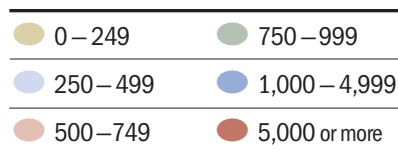

Where We Live in the United States

	known alumni
*1	Alabama 1,719
*2	Alaska 253
*3	Arizona 1,689
4	Arkansas 488
*5	California 11,941
*6	Colorado 3,828
*7	Connecticut 2,153
8	Delaware 625
*9	DC 3,053
*10	Florida 12,309
*11	Georgia 12,234
*12	Hawaii 390
13	Idaho 376
*14	Illinois 3,268
15	Indiana 1,324
16	Iowa 436
*17	Kansas 527
*18	Kentucky 1,354
*19	Louisiana 1,030
*20	Maine 751

	known alumni
*21	Maryland 7,312
*22	Massachusetts 4,561
*23	Michigan 1,678
*24	Minnesota 1,220
25	Mississippi 534
*26	Missouri 1,270
27	Montana 352
*28	Nebraska 233
*29	Nevada 546
30	New Hampshire 673
*31	New Jersey 3,906
32	New Mexico 706
*33	New York 9,174
*34	North Carolina 186,034
35	North Dakota 50
*36	Ohio 2,924
37	Oklahoma 451
*38	Oregon 1,692
*39	Pennsylvania 5,291
*40	Rhode Island 449

	known alumni
*41	South Carolina 9,468
42	South Dakota 80
*43	Tennessee 4,777
*44	Texas 7,552
*45	Utah 782
46	Vermont 518
*47	Virginia 15,412
*48	Washington 3,267
49	West Virginia 539
*50	Wisconsin 1,061
51	Wyoming 152

U.S. Territories

	American Samoa 2
	APO/DPO/FPO 362
	Guam 10
	Marshall Islands 1
	N. Mariana Islands 4
	*Puerto Rico 89
	Virgin Islands 47

*Area served by local Carolina Club as of January 2022.

For information about local Carolina Clubs, please call (919) 843-5115 or visit alumni.unc.edu/clubs.