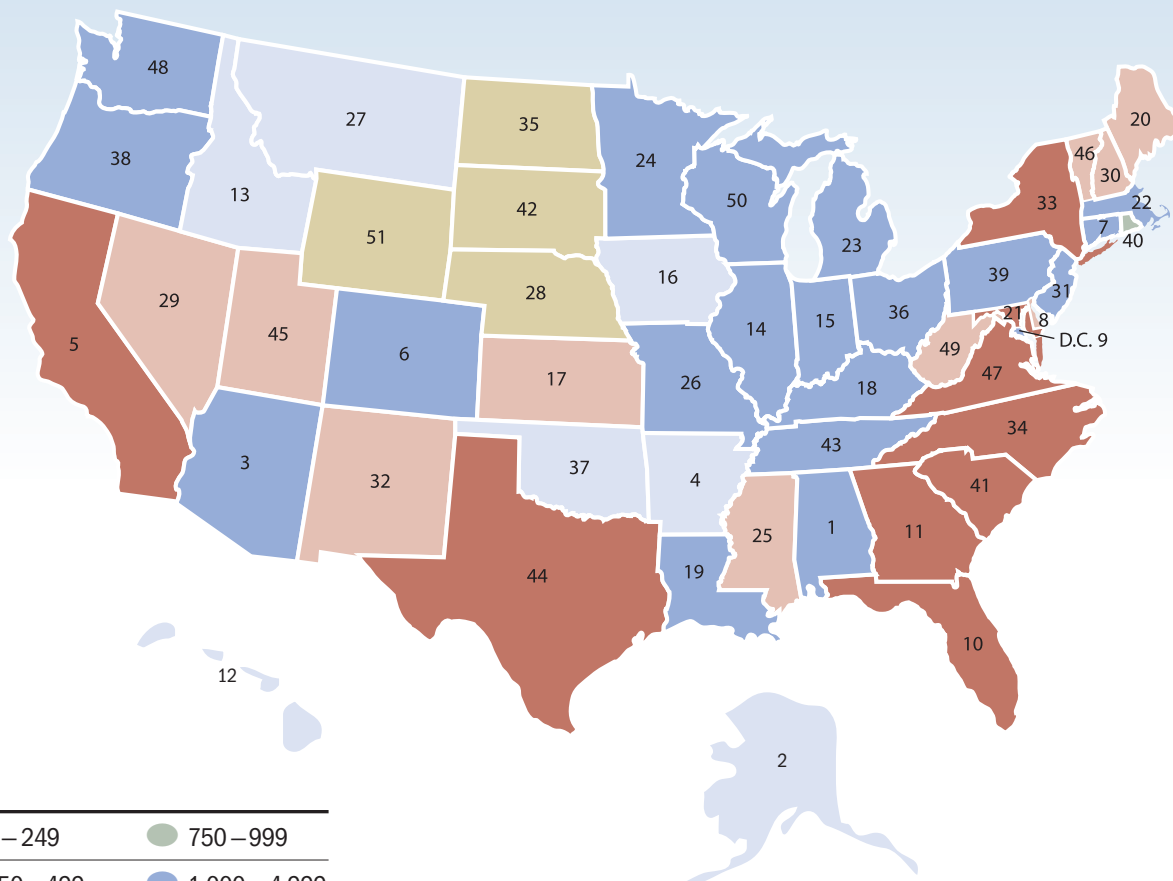

Where We Live in the United States

	known alumni
*1	Alabama 1,719
*2	Alaska 253
*3	Arizona 1,689
4	Arkansas 488
*5	California 11,941
*6	Colorado 3,828
*7	Connecticut 2,153
8	Delaware 625
*9	DC 3,053
*10	Florida 12,309
*11	Georgia 12,234
*12	Hawaii 390
13	Idaho 376
*14	Illinois 3,268
15	Indiana 1,324
16	Iowa 436
*17	Kansas 527
*18	Kentucky 1,354
*19	Louisiana 1,030
*20	Maine 751

	known alumni
*21	Maryland 7,312
*22	Massachusetts 4,561
*23	Michigan 1,678
*24	Minnesota 1,220
25	Mississippi 534
*26	Missouri 1,270
27	Montana 352
*28	Nebraska 233
*29	Nevada 546
30	New Hampshire 673
*31	New Jersey 3,906
32	New Mexico 706
*33	New York 9,174
*34	North Carolina 186,034
35	North Dakota 50
*36	Ohio 2,924
37	Oklahoma 451
*38	Oregon 1,692
*39	Pennsylvania 5,291
*40	Rhode Island 449

	known alumni
*41	South Carolina 9,468
42	South Dakota 80
*43	Tennessee 4,777
*44	Texas 7,552
*45	Utah 782
46	Vermont 518
*47	Virginia 15,412
*48	Washington 3,267
49	West Virginia 539
*50	Wisconsin 1,061
51	Wyoming 152

U.S. Territories

	American Samoa 2
	APO/DPO/FPO 362
	Guam 10
	Marshall Islands 1
	N. Mariana Islands 4
	*Puerto Rico 89
	Virgin Islands 47

*Area served by local Carolina Club as of January 2022.

For information about local Carolina Clubs, please call (919) 843-5115 or visit alumni.unc.edu/clubs.