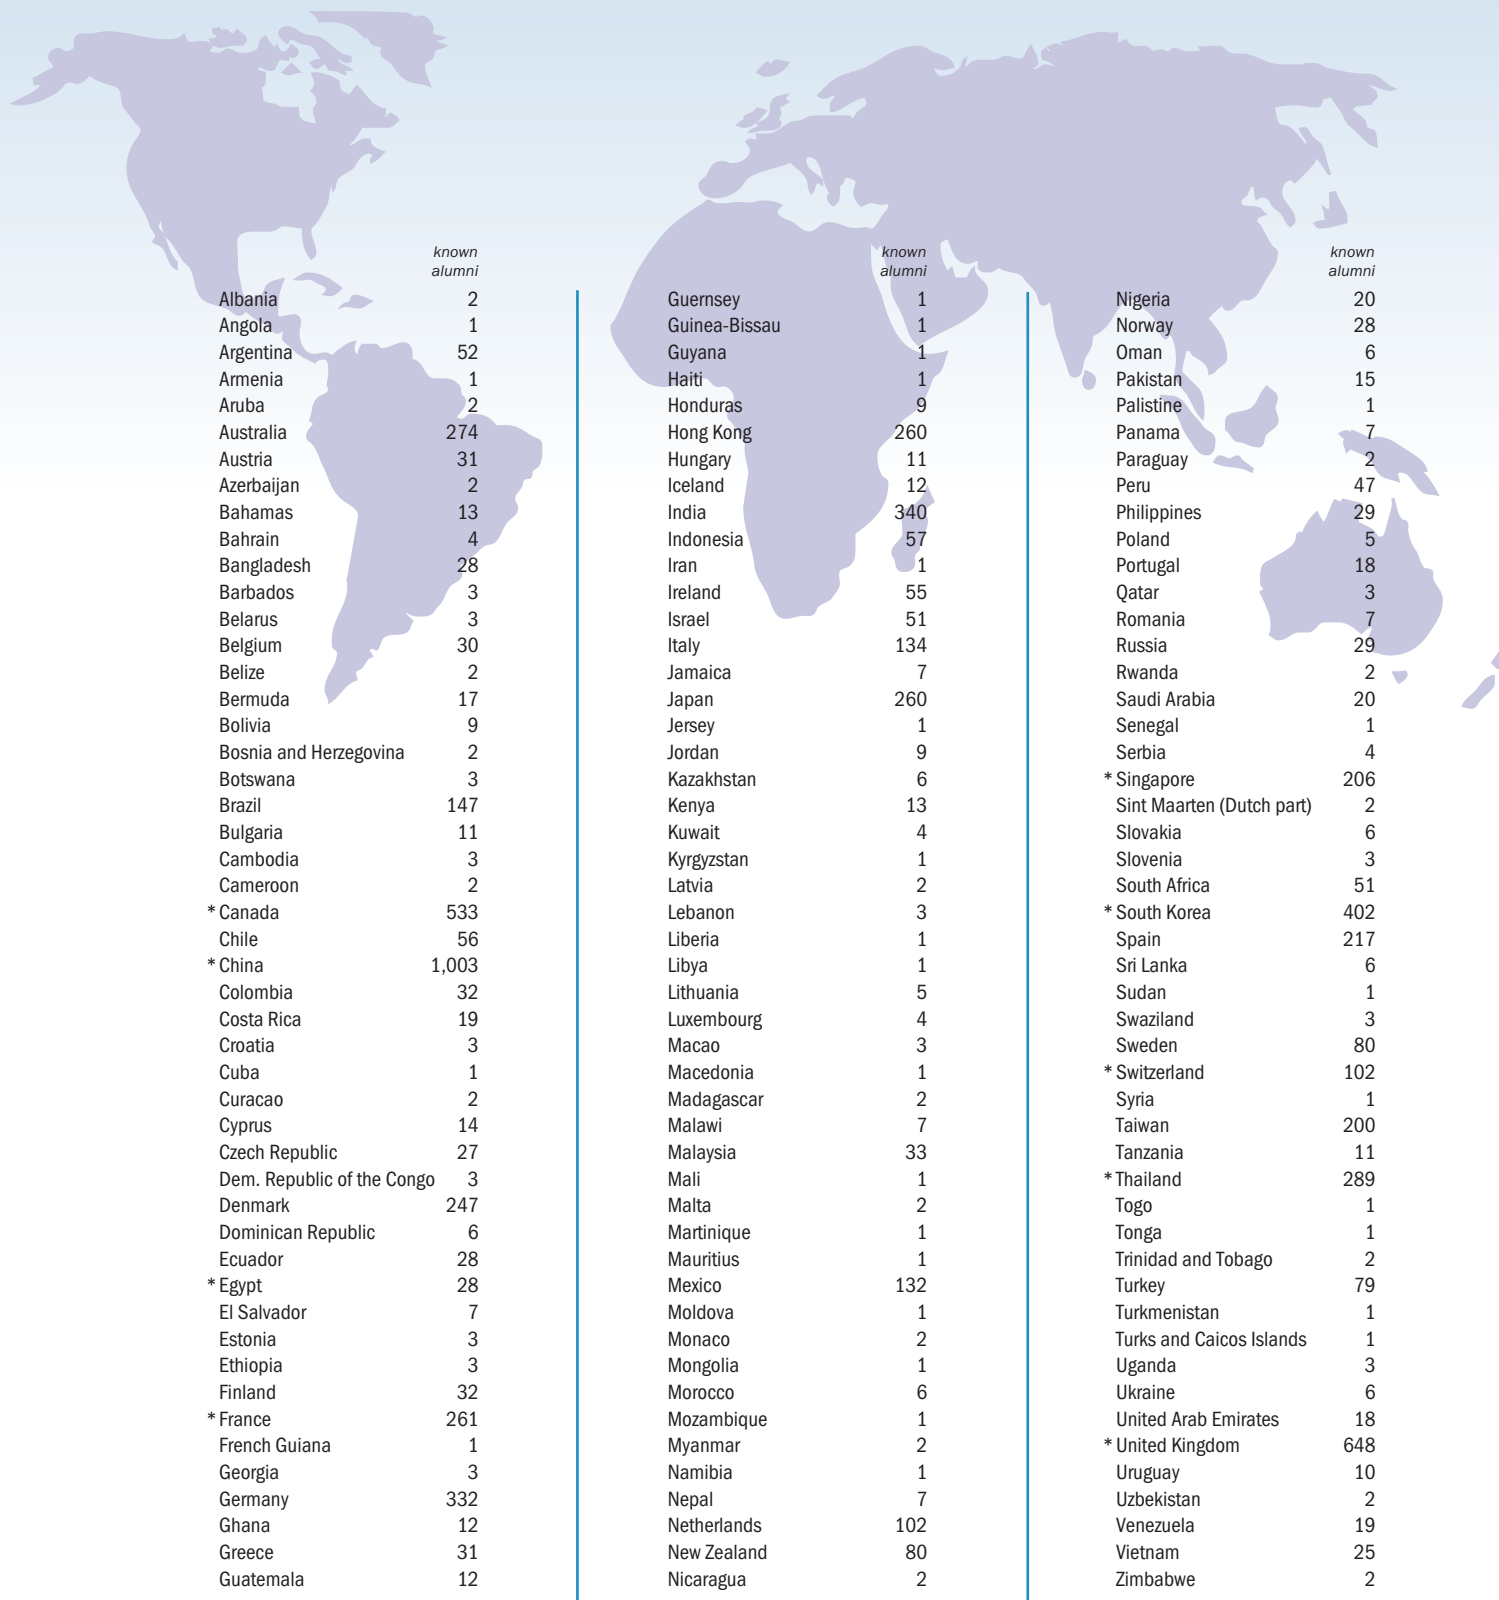

	known alumni
*21	Maryland 7,312
*22	Massachusetts 4,561
*23	Michigan 1,678
*24	Minnesota 1,220
25	Mississippi 534
*26	Missouri 1,270
27	Montana 352
*28	Nebraska 233
*29	Nevada 546
30	New Hampshire 673
*31	New Jersey 3,906
32	New Mexico 706
*33	New York 9,174
*34	North Carolina 186,034
35	North Dakota 50
*36	Ohio 2,924
37	Oklahoma 451
*38	Oregon 1,692
*39	Pennsylvania 5,291
*40	Rhode Island 449

	known alumni
*41	South Carolina 9,468
42	South Dakota 80
*43	Tennessee 4,777
*44	Texas 7,552
*45	Utah 782
46	Vermont 518
*47	Virginia 15,412
*48	Washington 3,267
49	West Virginia 539
*50	Wisconsin 1,061
51	Wyoming 152

U.S. Territories

	American Samoa 2
	APO/DPO/FPO 362
	Guam 10
	Marshall Islands 1
	N. Mariana Islands 4
	*Puerto Rico 89
	Virgin Islands 47

*Area served by local Carolina Club as of January 2022.

For information about local Carolina Clubs, please call (919) 843-5115 or visit alumni.unc.edu/clubs.

Where We Live in the World

*Area served by local Carolina Club as of January 2022.

For information about local Carolina Clubs, please call (919) 843-5115 or visit alumni.unc.edu/clubs.